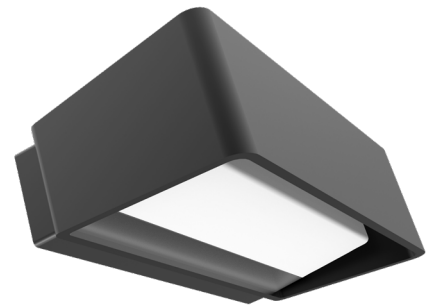

LED TRI-CCT Exterior Surface Mounted Wall Lights

TOPA SERIES

TOPA0001
(Dark grey)

Exterior Lighting

PRODUCT FEATURES:

- Exterior LED surface mounted up/down wall lights
- Input voltage range: 100-240V AC 50/60Hz
- Inbuilt constant current driver included
- Housing & heatsink: aluminium
- Diffuser & bracket: PC
- Tri-CCT (3000K / 4000K / 6500K) in one fitting
- CCT switch inside the fitting
- LED chips: 24pcs SMD2835
- CRI: >80
- Power factor: >0.8
- Ambient temperature: -20 to 50°C
- Not suitable for dimming
- Suitable for 2-way switching
- Suitable for use with PIR or Microwave sensors

Part No.	Description	Lumens			Watt	Length	Height	Depth	Box Weight	Box Dimension	Carton QTY
		3000K	4000K	6500K							
TOPATRI1	WALL S/M Up/Dn 13W LED TRI 796Lm IP65 Rect Dark Grey Opal Diff	678lm	796lm	776lm	13W	248mm	70mm	117mm	1.0kg	26x13x8cm	1/12