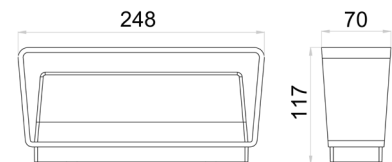

LED TRI-CCT Exterior Surface Mounted Wall Lights

TOPA SERIES

TOPA0001
(Dark grey)

Exterior Lighting

PRODUCT FEATURES:

- Exterior LED surface mounted up/down wall lights
- Input voltage range: 100-240V AC 50/60Hz
- Inbuilt constant current driver included
- Housing & heatsink: aluminium
- Diffuser & bracket: PC
- Tri-CCT (3000K / 4000K / 6500K) in one fitting
- CCT switch inside the fitting
- LED chips: 24pcs SMD2835
- CRI: >80
- Power factor: >0.8
- Ambient temperature: -20 to 50°C
- Not suitable for dimming
- Suitable for 2-way switching
- Suitable for use with PIR or Microwave sensors

Part No.	Description	Lumens			Watt	Length	Height	Depth	Box Weight	Box Dimension	Carton QTY
		3000K	4000K	6500K							
TOPATRI1	WALL S/M Up/Dn 13W LED TRI 796Lm IP65 Rect Dark Grey Opal Diff	678lm	796lm	776lm	13W	248mm	70mm	117mm	1.0kg	26x13x8cm	1/12